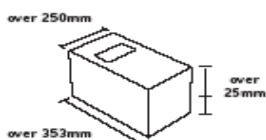

The Hull Post People

Powered by

Customer Prices and Comparison Guide 2011

Letter Format

Max thickness 20mm

max weight 100g

Letter
0-100g

Royal Mail	Second class		Enermail Local	Second class:	
Up to 240x165x5mm	Stamp	Franking	240 x 165 x 20mm	Stamp	Franking
	£0.36	£0.28	DL C7 C6 C5	£0.30	£0.23

Large Letter Format

Max weight 1000g

max weight 750g

L Letter
0-100g
101-250g
251-500g
501-750g
751-1000g

Up to 353x250x25mm			Up to 353x250x25mm		
	£0.58	£0.44		£0.44	£0.35
	£0.92	£0.65		£0.70	£0.48
	£1.23	£0.90		£0.93	£0.68
	£1.76	£1.30		£1.34	£0.98
	n/a	n/a		£1.34	£0.98

Packet Format

Packet
0-100
101-250
251-500
501-750
751-1000
1000-1250

Over 353x250x25mm			Over 353x250x25mm		
	£1.33	£1.14		£1.24	£1.00
	£1.72	£1.48		£1.31	£1.10
	£2.16	£1.59		£1.45	£1.20
	£2.61	£1.92		£1.74	£1.42
	£3.15	£2.31		£2.10	£1.75
	n/a	n/a		£2.10	£1.75