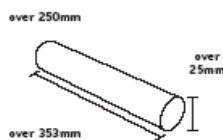

The Hull Post People

Powered by

Customer Prices and Comparison Guide 2011

Letter Format

Max thickness 20mm

max weight 100g

Letter
0-100g

Royal Mail	Second class		Enermail Local	Second class:	
Up to 240x165x5mm	Stamp	Franking	240 x 165 x 20mm	Stamp	Franking
	£0.36	£0.28	DL C7 C6 C5	£0.30	£0.23

Large Letter Format

Max weight 1000g

max weight 750g

L Letter
0-100g
101-250g
251-500g
501-750g
751-1000g

Up to 353x250x25mm			Up to 353x250x25mm		
	£0.58	£0.44		£0.44	£0.35
	£0.92	£0.65		£0.70	£0.48
	£1.23	£0.90		£0.93	£0.68
	£1.76	£1.30		£1.34	£0.98
	n/a	n/a		£1.34	£0.98

Packet Format

Packet
0-100
101-250
251-500
501-750
751-1000
1000-1250

Over 353x250x25mm			Over 353x250x25mm		
	£1.33	£1.14		£1.24	£1.00
	£1.72	£1.48		£1.31	£1.10
	£2.16	£1.59		£1.45	£1.20
	£2.61	£1.92		£1.74	£1.42
	£3.15	£2.31		£2.10	£1.75
	n/a	n/a		£2.10	£1.75