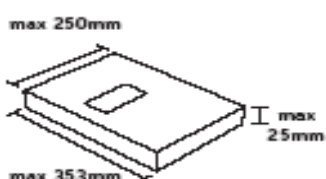

The Hull Post People

Powered by

Customer Prices and Comparison Guide 2011

Letter Format

Max thickness 20mm

max weight 100g

Letter
0-100g

Royal Mail	Second class		Enermail Local	Second class:	
Up to 240x165x5mm	Stamp	Franking	240 x 165 x 20mm	Stamp	Franking
	£0.36	£0.28	DL C7 C6 C5	£0.30	£0.23

Large Letter Format

Max weight 1000g

max weight 750g

L Letter
0-100g
101-250g
251-500g
501-750g
751-1000g

Up to 353x250x25mm			Up to 353x250x25mm		
	£0.58	£0.44		£0.44	£0.35
	£0.92	£0.65		£0.70	£0.48
	£1.23	£0.90		£0.93	£0.68
	£1.76	£1.30		£1.34	£0.98
	n/a	n/a		£1.34	£0.98

Packet Format

Packet
0-100
101-250
251-500
501-750
751-1000
1000-1250

Over 353x250x25mm			Over 353x250x25mm		
	£1.33	£1.14		£1.24	£1.00
	£1.72	£1.48		£1.31	£1.10
	£2.16	£1.59		£1.45	£1.20
	£2.61	£1.92		£1.74	£1.42
	£3.15	£2.31		£2.10	£1.75
	n/a	n/a		£2.10	£1.75