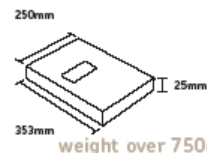

The Hull Post People

Powered by

Customer Prices and Comparison Guide 2011

Letter Format

Max thickness 20mm

max weight 100g

Letter
0-100g

Royal Mail	Second class		Enermail Local	Second class:	
Up to 240x165x5mm	Stamp	Franking	240 x 165 x 20mm	Stamp	Franking
	£0.36	£0.28	DL C7 C6 C5	£0.30	£0.23

Large Letter Format

Max weight 1000g

max weight 750g

L Letter
0-100g
101-250g
251-500g
501-750g
751-1000g

Up to 353x250x25mm			Up to 353x250x25mm		
	£0.58	£0.44		£0.44	£0.35
	£0.92	£0.65		£0.70	£0.48
	£1.23	£0.90		£0.93	£0.68
	£1.76	£1.30		£1.34	£0.98
	n/a	n/a		£1.34	£0.98

Packet Format

Packet
0-100
101-250
251-500
501-750
751-1000
1000-1250

Over 353x250x25mm			Over 353x250x25mm		
	£1.33	£1.14		£1.24	£1.00
	£1.72	£1.48		£1.31	£1.10
	£2.16	£1.59		£1.45	£1.20
	£2.61	£1.92		£1.74	£1.42
	£3.15	£2.31		£2.10	£1.75
	n/a	n/a		£2.10	£1.75